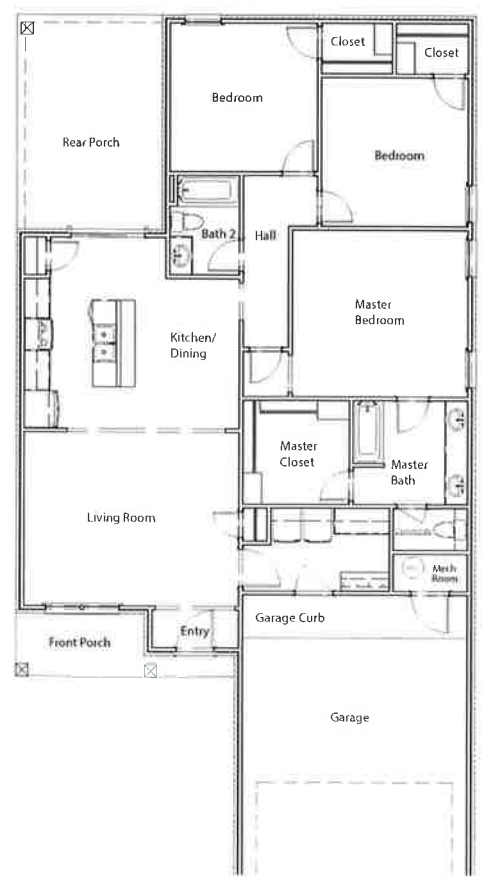

**BUILDINGS  
DELIVERED.**

**Rhodes USA**  
better buildings

**1200-1400 SQ FT.**

**THREE BEDROOMS**

**\$200-225K**

**COMING SOON TO LAMESA!  
AFFORDABLE HOMES!**

**PURCHASE AND RENTAL OPPORTUNITIES  
PLEASE CONTACT US FOR MORE INFORMATION**